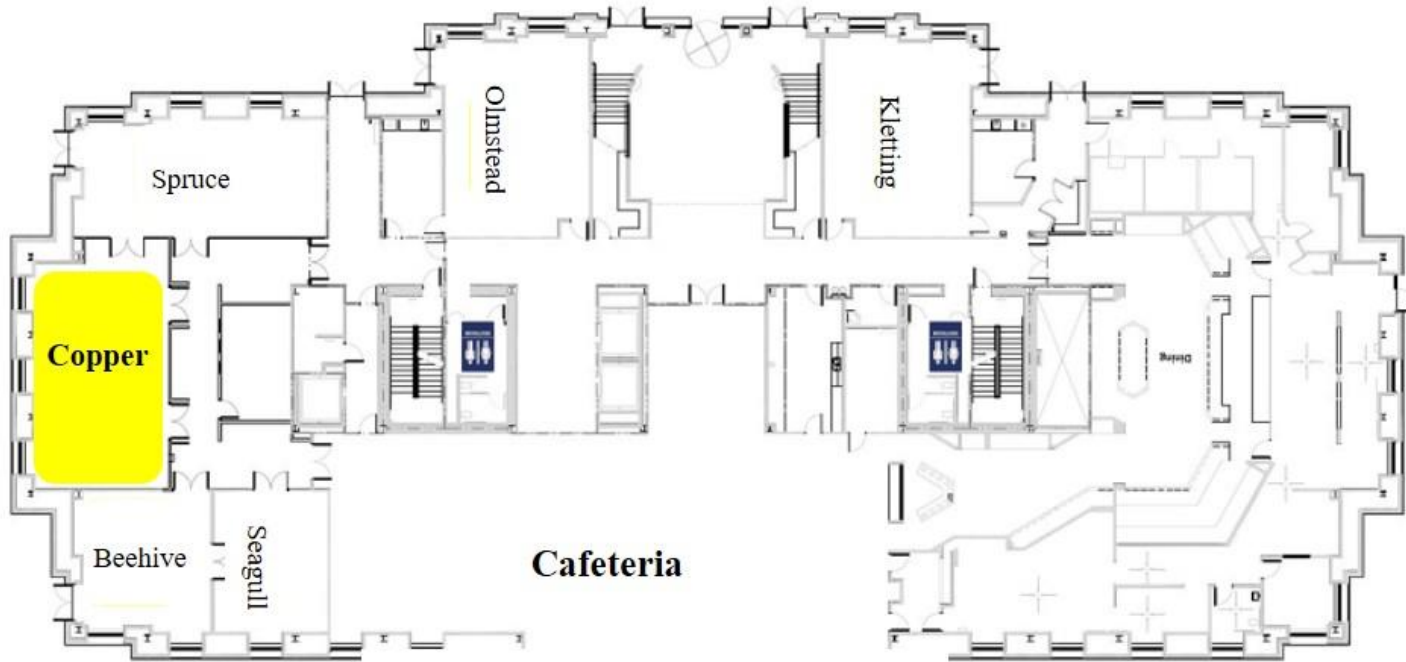

## Senate Office Building

State Capitol: East Visitors Parking Lot

**Meet at 7 a.m. in the Copper Room**

If you get lost or can't find us, please call  
Karen Loveridge at (365) 414-8407